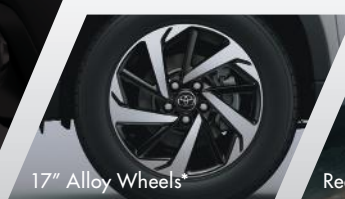

Optitron Meter Gauge with MID

Capacitive Touchscreen Audio System

Push Start System

6 SRS Airbags

Dual Air Conditioning

Spacious Luggage Compartment

High Ground Clearance

Chrome Grille Design

Back Camera*

17" Alloy Wheels*

Rear Wheel Drive

Front Fog Lamps

LED Head Lamps

* for G Grade Only

BLACK METALLIC

BORDEAUX MICA