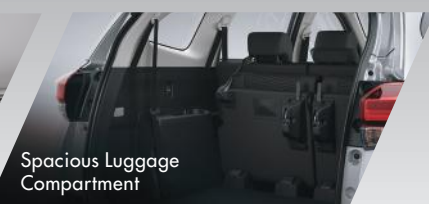

Optitron Meter Gauge with MID

Capacitive Touchscreen Audio System

Push Start System

6 SRS Airbags

Dual Air Conditioning

Spacious Luggage Compartment

High Ground Clearance

Chrome Grille Design