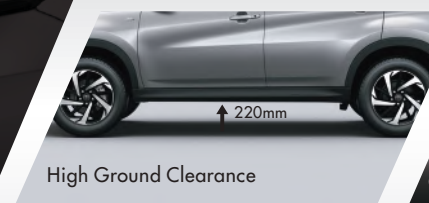

G GRADE

- 4 Speed A/T
- 7
- 213 L
- 17" alloy
- LED with line guide
- With
- LED with line guide
- With
- With
- With (LED Type)
- 3-Spoke Leather
- Audio & Telephone
- Dual, Front (Automatic) and Rear
- With
- Capacitive Touchscreen 7" Audio with CD/MP3, AUX, USB, Bluetooth, and Weblink for iOS/Android 8 Speakers
- With
- With Guideline
- Driver, Passenger, Front Side, and Curtain Shield
- With Electronic Brake Distribution
- With Traction Control, Hill Start Assist, and Emergency Stop Signal Alarm with Immobilizer
- Smart Entry

Optitron Meter Gauge with MID

Capacitive Touchscreen Audio System

Push Start System

6 SRS Airbags

Dual Air Conditioning

Spacious Luggage Compartment

High Ground Clearance

Chrome Grille Design